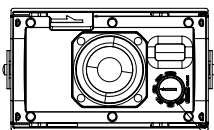

Top View

Rear View
BRACKET ONLY

TAP SWITCH

Front View
GRILLE REMOVED FOR CLARITY

Right View
DIMENSIONS APPLY TO BOTH SIDES

Rear View
BRACKET/CAP REMOVED FOR CLARITY

- NOTES:
1. DIMENSIONS ARE IN MILLIMETERS OVER INCHES
 2. WEIGHT APPROX 1.43kg [3.15lbs] (SPEAKER ONLY)
WEIGHT W/BRACKET APPROX 1.63kg [3.60lbs]