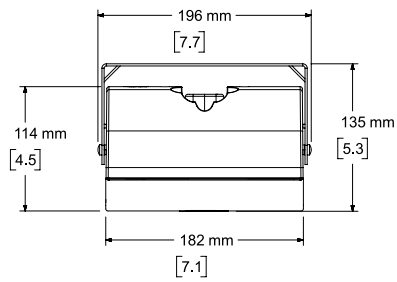

Top View

Rear View
BRACKET ONLY

TAP SWITCH

Front View
GRILLE REMOVED FOR CLARITY

Right View
DIMENSIONS APPLY TO BOTH SIDES

Rear View
BRACKET/CAP REMOVED FOR CLARITY

- NOTES:
1. DIMENSIONS ARE IN MILLIMETERS OVER INCHES
 2. WEIGHT APPROX 1.43kg [3.15lbs] (SPEAKER ONLY)
WEIGHT W/BRACKET APPROX 1.63kg [3.60lbs]