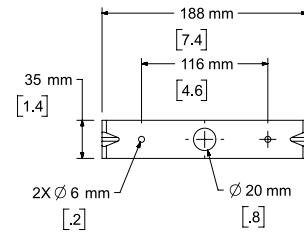

Top View

Rear View
BRACKET ONLY

TAP SWITCH

Front View
GRILLE REMOVED FOR CLARITY

Right View
DIMENSIONS APPLY TO BOTH SIDES

Rear View
BRACKET/CAP REMOVED FOR CLARITY

- NOTES:
1. DIMENSIONS ARE IN MILLIMETERS OVER INCHES
 2. WEIGHT APPROX 1.43kg [3.15lbs] (SPEAKER ONLY)
WEIGHT W/BRACKET APPROX 1.63kg [3.60lbs]