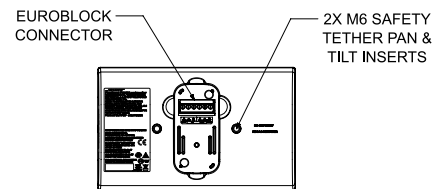

Top View

Rear View
BRACKET ONLY

TAP SWITCH

Front View
GRILLE REMOVED FOR CLARITY

Right View
DIMENSIONS APPLY TO BOTH SIDES

Rear View
BRACKET/CAP REMOVED FOR CLARITY

- NOTES:
1. DIMENSIONS ARE IN MILLIMETERS OVER INCHES
 2. WEIGHT APPROX 1.43kg [3.15lbs] (SPEAKER ONLY)
WEIGHT W/BRACKET APPROX 1.63kg [3.60lbs]