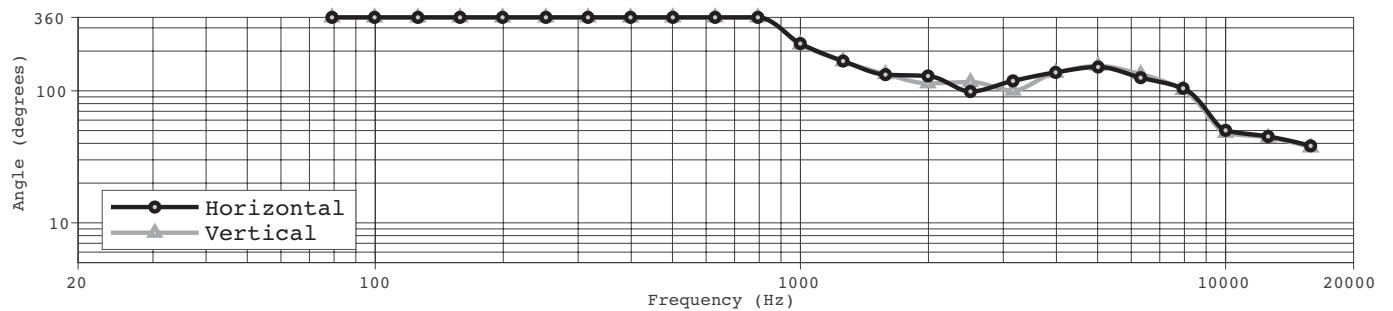

FreeSpace FS2SE

surface-mount loudspeaker

軸上周波数特性

インピーダンス

指向角⁷