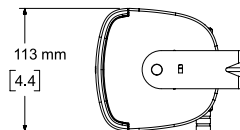

Top View

Rear View
BRACKET ONLY

TAP SWITCH

Front View
GRILLE REMOVED FOR CLARITY

Right View
DIMENSIONS APPLY TO BOTH SIDES

Rear View
BRACKET/CAP REMOVED FOR CLARITY

- NOTES:
1. DIMENSIONS ARE IN MILLIMETERS OVER INCHES
 2. WEIGHT APPROX 1.43kg [3.15lbs] (SPEAKER ONLY)
WEIGHT W/BRACKET APPROX 1.63kg [3.60lbs]