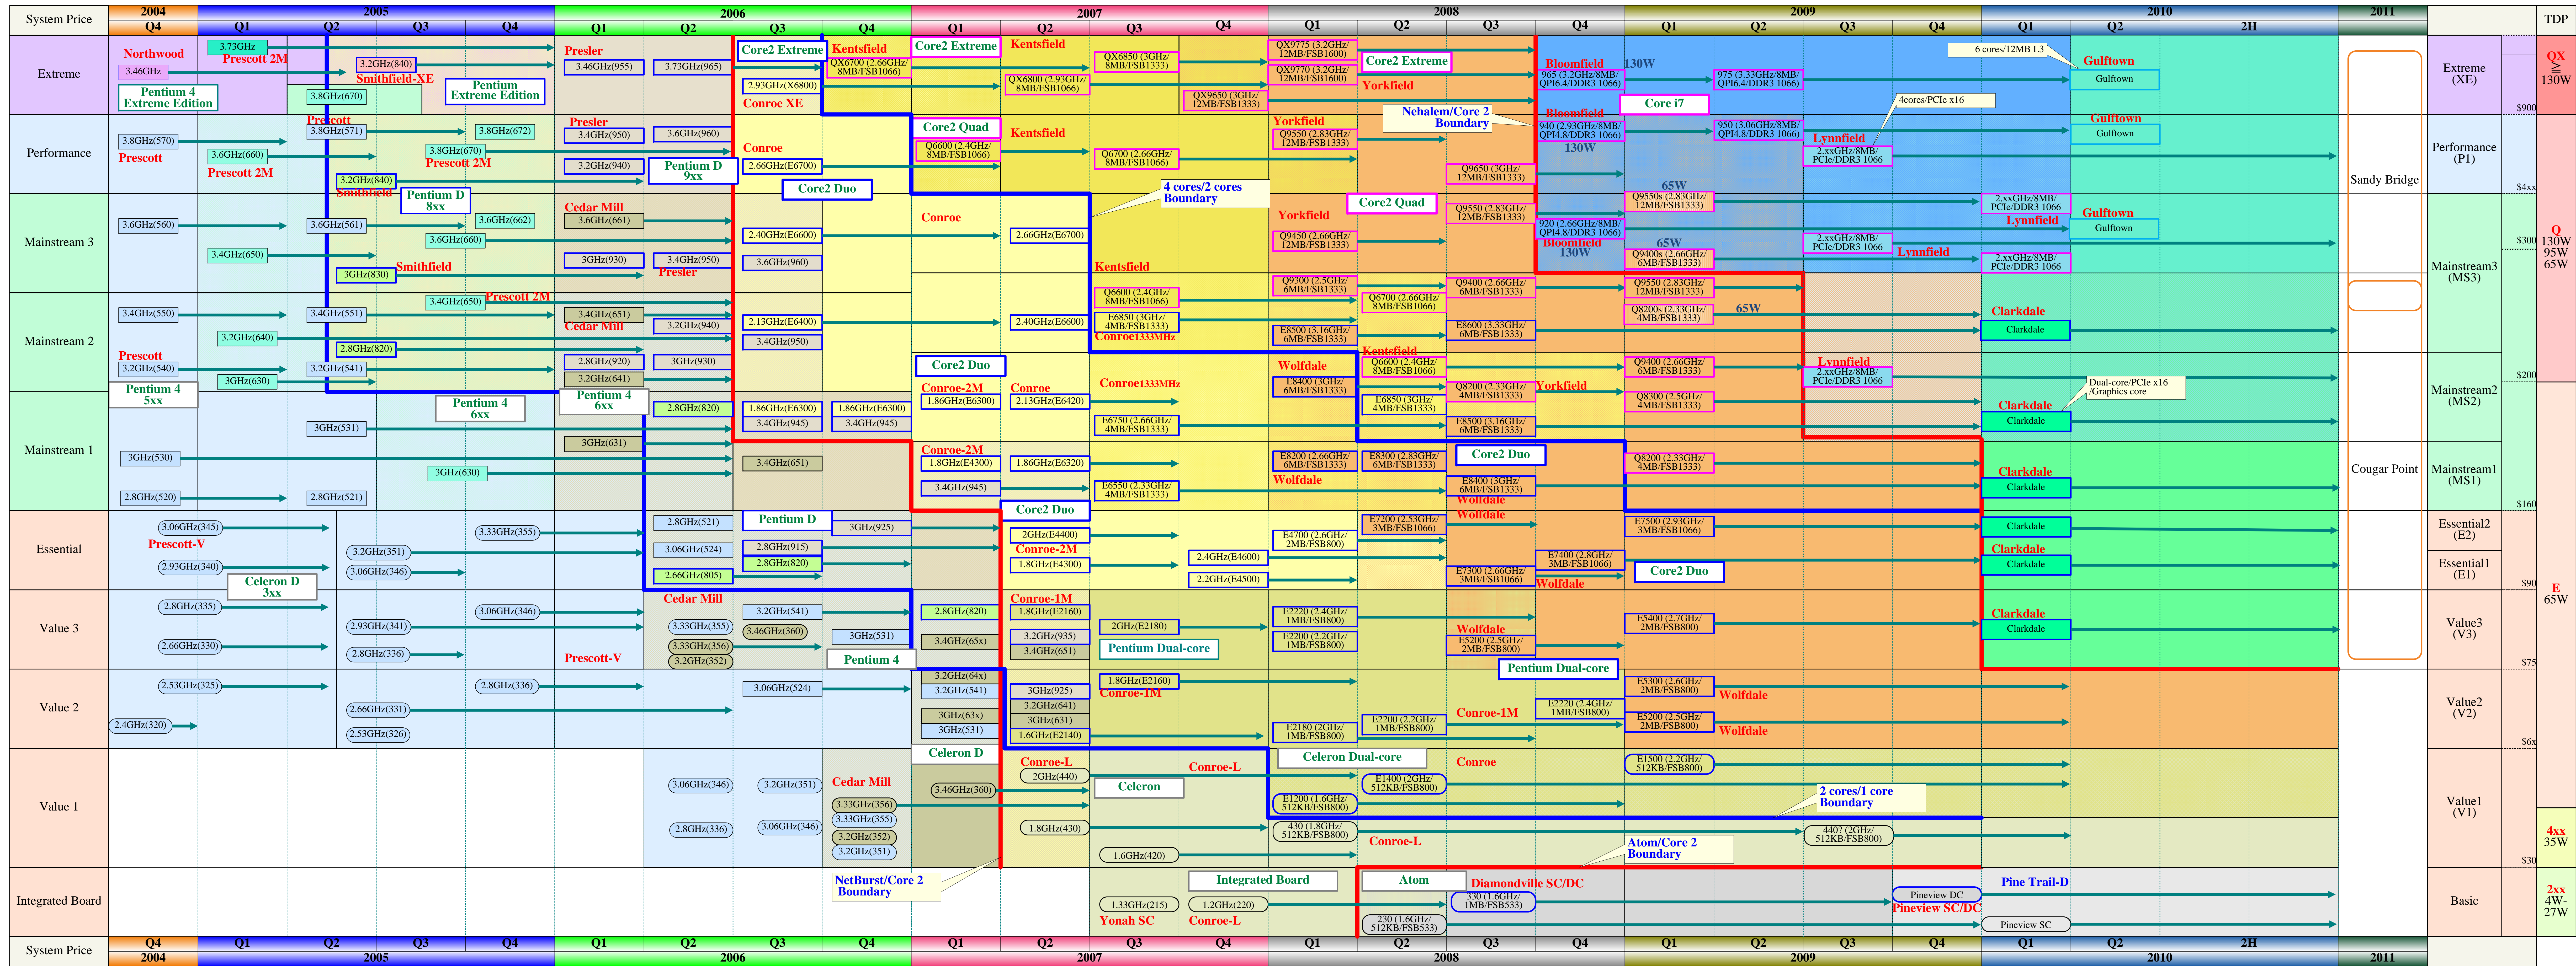

Intel Desktop CPU Roadmap

Hexa(6) Core	Pentium 4 6xx (Prescott 2M)	Pentium D 9xx (Presler)	Core 2 Duo (Conroe)	Core 2 Extreme/Quad (Kentsfield)	Bloomfield	Gulftown	Diamondville DC
Quad Core	Pentium 4 5xx (Prescott)	Pentium D 8xx (Smithfield)	Core 2 Duo (Conroe 1333)	Core 2 Extreme/Quad (Yorkfield)	Lynnfield	Clarkdale	Diamondville SC
Dual Core	Celeron D (Prescott-V)	Pentium 4 (Cedar Mill)	Pentium Dual-core (Conroe)	Core 2 Duo (Wolfdale)	Havendale		Pineview DC
Single Core		Celeron D (Cedar Mill)	Celeron (Conroe-L)	Celeron Dual-core (Conroe)			Pineview SC