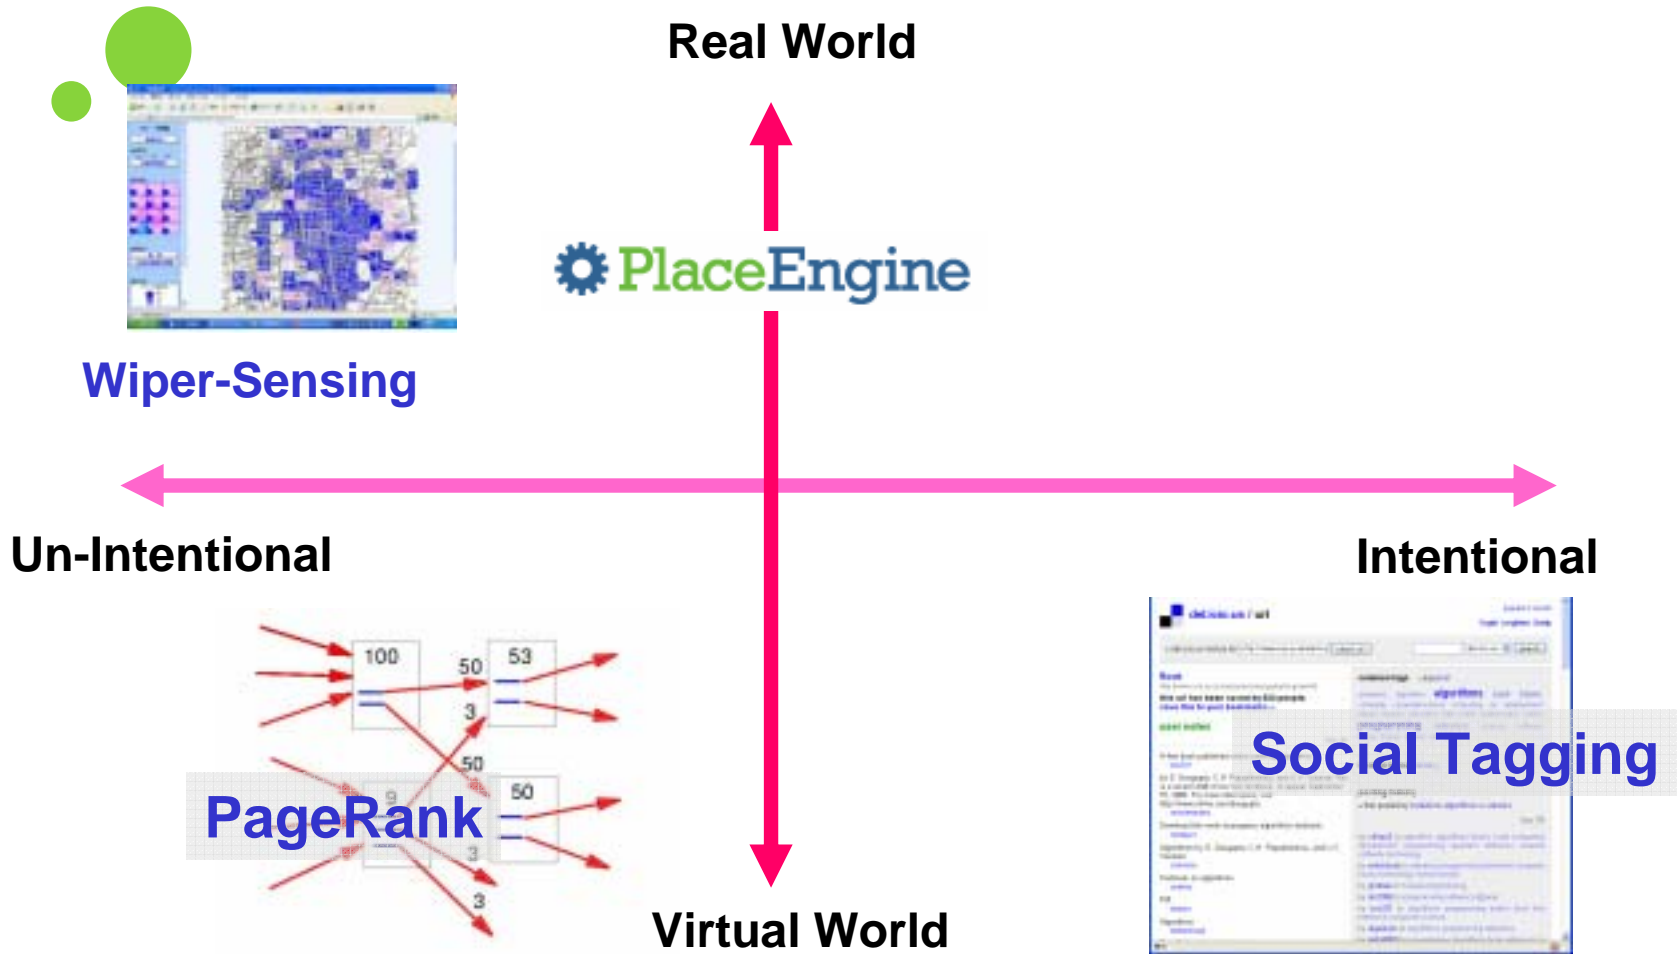

集合知 · 実世界集合知